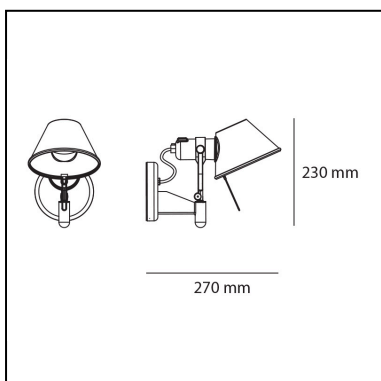

Tolomeo Faretto - without switch

Michele De Lucchi
Giancarlo Fassina

IP20    

LUMINAIRE *

- Watt: **8W**
- Voltage: **220V-240V**
- Delivered lumen output: **615lm**
- CCT: **2700K**
- Efficiency: **58%**
- Efficacy: **76.87lm/W**
- CRI: **90**

FEATURES

- Product Code: **A025450**
- Colour: **Aluminium**
- Installation: **Wall**
- Material: **Aluminium**
- Series: **Design Collection**
- design by: **Michele De Lucchi, Giancarlo Fassina**

DIMENSIONS

- Height: **230 mm**
- Depth: **250 mm**

SOURCES NOT INCLUDED

- Category: **LED RETROFIT**
- Number: **1**
- Watt: **8W**
- Socket: **E27**